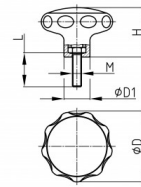

Sterngriffe (ähnlich DIN 6336) Star knobs (similar DIN 6336)

Preise per 14.03.2025 - Änderungen jederzeit möglich
Prices per 14.03.2025 - may change any time

Sterngriffe

Sterngriffe (ähnlich DIN 6336)
Star knobs (similar DIN 6336)

Bedienelemente (Kunststoff/Metall) Operating Devices (plastic/metal)

Bestellnummer Order number	D	D1	H	L	M	bis 99 up to 99	ab 100 from 100	ab 500 from 500	ab 1.000 from 1,000	ab 2.500 from 2,500
* Sterngriff 63/M8x40	63	23	40	40	M8	1,8712	1,3410	1,2069	1,0862	0,9778
* Sterngriff 63/M8x50	63	23	40	50	M8	1,9217	1,3772	1,2395	1,1154	1,0041
* Sterngriff 63/M8x60	63	23	40	60	M8	2,0369	1,4598	1,3137	1,1825	1,0641
* Sterngriff 63/M8x80	63	23	40	80	M8	2,2888	1,6402	1,4762	1,3286	1,1957
* Sterngriff 63/M8x90	63	23	40	90	M8	2,5838	1,8517	1,6665	1,5000	1,3498
* Sterngriff 63/M8x100	63	23	40	100	M8	3,2317	2,3159	2,0843	1,8758	1,6883
* Sterngriff 63/M8x120	63	23	40	120	M8	3,7569	2,6926	2,4234	2,1808	1,9630
* Sterngriff 63/M10x16	63	23	40	16	M10	1,9291	1,3826	1,2443	1,1196	1,0078
* Sterngriff 63/M10x20	63	23	40	20	M10	1,9577	1,4029	1,2627	1,1364	1,0228
* Sterngriff 63/M10x30	63	23	40	30	M10	2,0369	1,4598	1,3137	1,1825	1,0641
* Sterngriff 63/M10x40	63	23	40	40	M10	2,1088	1,5113	1,3601	1,2242	1,1018
* Sterngriff 63/M10x50	63	23	40	50	M10	2,1805	1,5630	1,4066	1,2660	1,1393
* Sterngriff 63/M10x60	63	23	40	60	M10	2,2671	1,6247	1,4622	1,3160	1,1845
* Sterngriff 63/M10x70	63	23	40	70	M10	2,4039	1,7228	1,5505	1,3957	1,2559
* Sterngriff 63/M10x80	63	23	40	80	M10	2,5621	1,8362	1,6526	1,4874	1,3386
* Sterngriff 63/M10x90	63	23	40	90	M10	2,9795	2,1354	1,9218	1,7299	1,5568
* Sterngriff 63/M10x100	63	23	40	100	M10	3,2964	2,3622	2,1262	1,9137	1,7223
* Sterngriff 63/M10x120	63	23	40	120	M10	4,4624	3,1978	2,8782	2,5905	2,3313
* Sterngriff 80/M10x20	80	25	52	20	M10	2,9940	2,1457	1,9309	1,7382	1,5642
* Sterngriff 80/M10x30	80	25	52	30	M10	3,0660	2,1974	1,9775	1,7799	1,6018
* Sterngriff 80/M10x40	80	25	52	40	M10	3,1452	2,2540	2,0285	1,8258	1,6433
* Sterngriff 80/M10x50	80	25	52	50	M10	3,2244	2,3109	2,0795	1,8718	1,6846
* Sterngriff 80/M10x60	80	25	52	60	M10	3,3036	2,3675	2,1309	1,9178	1,7259
* Sterngriff 80/M10x70	80	25	52	70	M10	3,4401	2,4654	2,2188	1,9970	1,7974
* Sterngriff 80/M10x80	80	25	52	80	M10	3,5987	2,5793	2,3210	2,0891	1,8800
* Sterngriff 80/M10x90	80	25	52	90	M10	4,0231	2,8832	2,5951	2,3355	2,1019
* Sterngriff 80/M10x100	80	25	52	100	M10	4,3399	3,1104	2,7993	2,5192	2,2674
* Sterngriff 80/M10x120	80	25	52	120	M10	5,4916	3,9356	3,5422	3,1878	2,8690
* Sterngriff 80/M12x40	80	25	52	40	M12	3,3540	2,4037	2,1634	1,9469	1,7524
* Sterngriff 80/M12x50	80	25	52	50	M12	3,5771	2,5637	2,3072	2,0765	1,8688
* Sterngriff 80/M12x60	80	25	52	60	M12	3,6920	2,6462	2,3815	2,1432	1,9291
* Sterngriff 80/M12x70	80	25	52	70	M12	3,9874	2,8576	2,5718	2,3146	2,0832
* Sterngriff 80/M12x80	80	25	52	80	M12	4,2248	3,0279	2,7249	2,4524	2,2073
* Sterngriff 80/M12x90	80	25	52	90	M12	6,4918	4,6524	4,1874	3,7687	3,3918
* Sterngriff 80/M12x100	80	25	52	100	M12	4,8366	3,4663	3,1196	2,8076	2,5270
* Sterngriff 80/M12x120	80	25	52	120	M12	7,7730	5,5706	5,0136	4,5123	4,0611

Farben
Schwarz

Material
Polyamid 6 (PA6) / Stahl verzinkt

Colours
Black