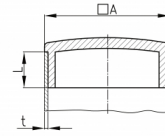

Misprint and mistakes excepted / current version see www.plasticmetall.com

EUR prices per piece, netto.

VACM Quadrat

Mattverchromte Sichtstopfen für Quadratrohre (geeignet für den Außenbereich)
Matt-chromium-plated decorative inserts for square tubes (suitable for outdoor use)