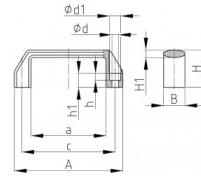

Bestellnummer Order number	a	A	B	c	d	d1	h	h1	H	H1	bis 99 up to 99	ab 100 from 100	ab 500 from 500	ab 1.000 from 1,000	ab 2.500 from 2,500
* Griff 107x21x37	74	107	21	93,5	6,5	11	7	14	37	7,5	8,7015	6,2361	5,6125	5,0512	4,5462
* Griff 136x25x42 a	92	136	25	117	6,5	11	7	15	42	8,5	5,8297	4,1781	3,7603	3,3840	3,0458
* Griff 136x25x42 b	92	136	25	117	8,5	14	9	15	42	8,5	5,8297	4,1781	3,7603	3,3840	3,0458
* Griff 152x25x47	104	151	27	132	8,5	14	9	18	46	8	13,3294	9,5527	8,5973	7,7377	6,9640
* Griff 197x28x51	153	197	28	179	8,5	14	9	17	51	9	17,5828	12,6009	11,3411	10,2069	9,1862

* Not a stock item, please enquire.
All measure specifications in mm.
Printing errors, mistakes and amendments reserved.
Misprint and mistakes excepted / current version see www.plasticmetall.com

EUR prices per piece, netto.