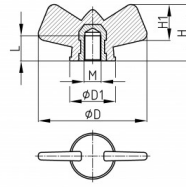

Flügelmutter wing nuts

Preise per 02.04.2025 - Änderungen jederzeit möglich
Prices per 02.04.2025 - may change any time

BCA

Flügelmutter 44 mm mit Gewindemuffe aus Messing
Wing nut 44 mm with threaded bush of brass

Bestellnummer	D	D1	H	H1	L	M	bis 99	ab 100	ab 500	ab 1.000	ab 2.500
Order number	D	D1	H	H1	L	M	up to 99	from 100	from 500	from 1,000	from 2,500
* BCA M6x11	44	20	25	17	11	M6	1,6411	1,1761	1,0583	0,9526	0,8576
* BCA M8x14	44	20	25	17	14	M8	1,9361	1,3875	1,2486	1,1239	1,0114

* Not a stock item, please enquire.
All measure specifications in mm.
Printing errors, mistakes and amendments reserved.
Misprint and mistakes excepted / current version see www.plasticmetall.com

EUR prices per piece, netto.